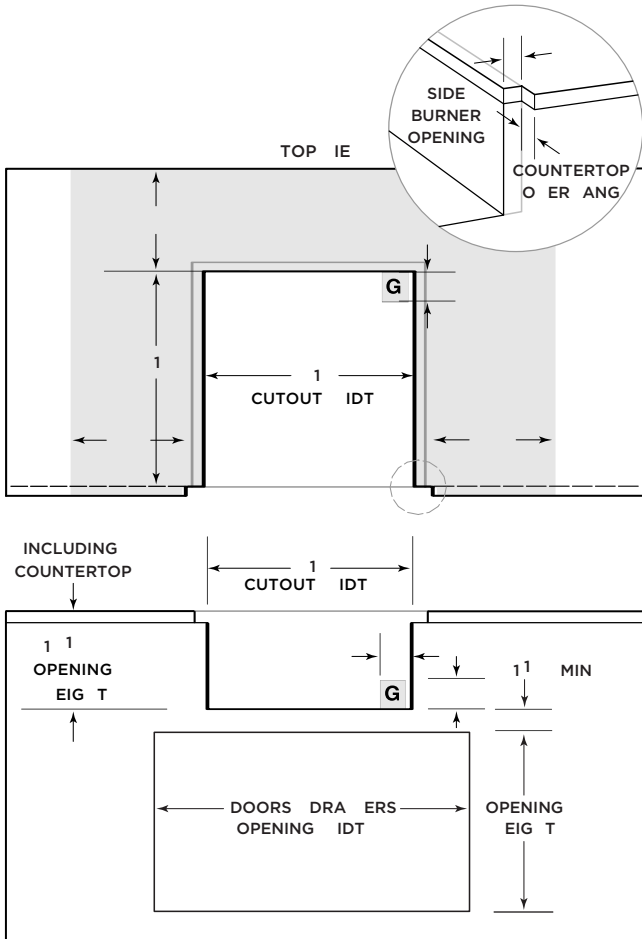

C1PB INSTALL GUIDE

NON COMBUSTIBLE CONSTRUCTION ONLY I NOT R

- ✓
- ✓
- ✓
- ✓

Insulated Jacket Required Model # CJAKT C1PB

- ✓
- ✓
- ✓ The jacket is designed to hang from the counter top with no support underneath