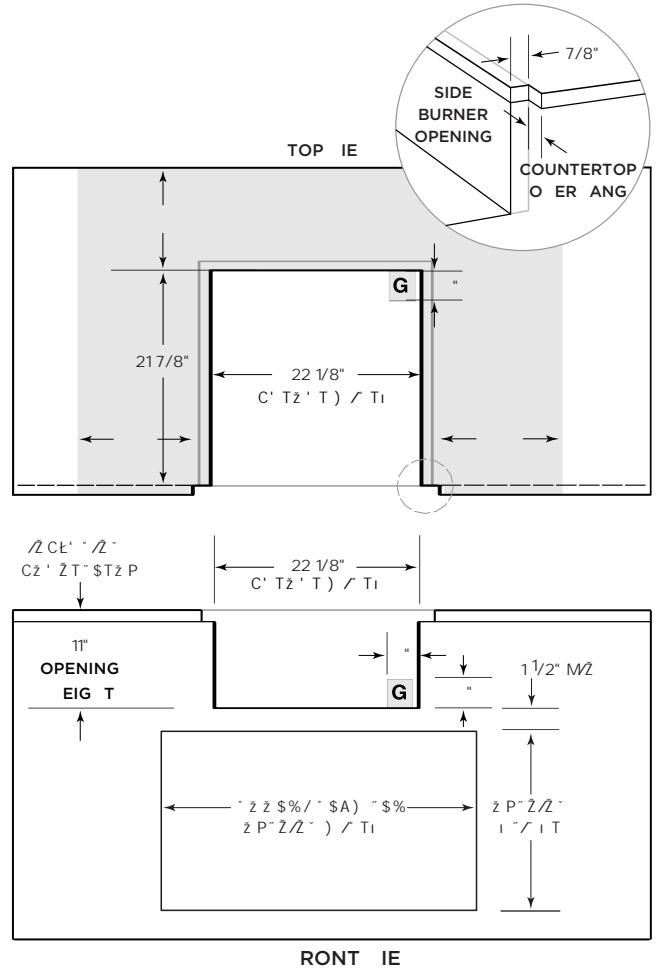

C1PB INSTALL GUIDE

NON COMBUSTIBLE CONSTRUCTION ONLY I NOT R

- ✓
- ✓
- ✓
- ✓

Insulated Jacket Required Model # CJAKT C1PB

- ✓
- ✓
- ✓ The jacket is designed to hang from the counter top with no support underneath