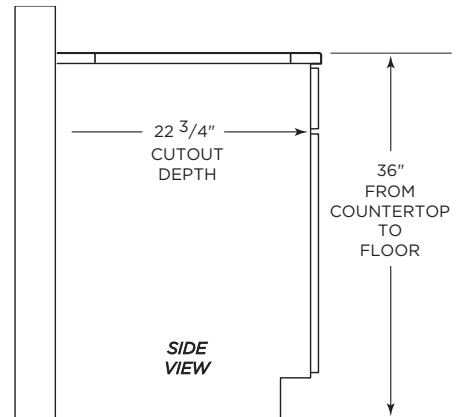

## Features:

- Outdoor Rated, UL Certified, DOE certified
- Coyote professional style handle
- Exterior constructed with 304 SS
- Hidden articulating hinges for flush installation
- Left or right swing options
- Front, bottom ventilation for freestanding or built-in applications
- Graphite interior with interior LED lighting
- Digital thermostat for precision temperature control
- Standard lock
- Automatic defrost
- Premium Stainless steel shelving
- 5.5 cubic foot capacity

## Dimensions:

- Overall: (H) 33" x (W) 23 1/2" x (D) 22 1/2"
- Cutout: (H) 33 1/4" x (W) 23 3/4" x (D) 22 3/4"

## DIMENSIONAL RENDERINGS

Overall Product Dimensions			
Model No.	Height	Width	Depth
C1BIR24-L/R	33"	23 1/2"	22 1/2"

Cutout Dimensions for Island			
Model No.	Height	Width	Depth
C1BIR24-L/R	33 1/4"	23 3/4"	22 3/4"