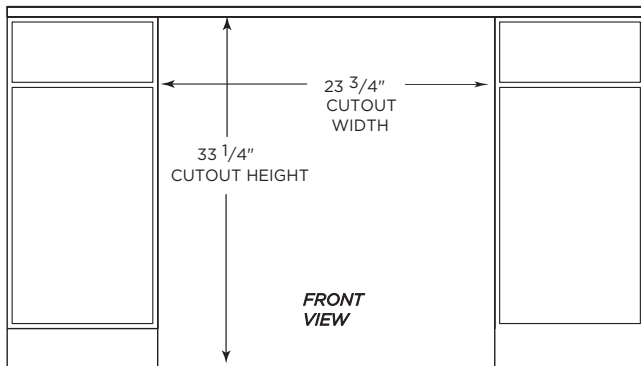

## Features:

- Outdoor Rated, UL Certified, DOE certified
- Coyote professional style handle
- Exterior constructed with 304 SS
- Hidden articulating hinges for flush installation
- Left or right swing options
- Front, bottom ventilation for freestanding or built-in applications
- Graphite interior with interior LED lighting
- Digital thermostat for precision temperature control
- Standard lock
- Automatic defrost
- Premium Stainless steel shelving
- 5.5 cubic foot capacity

## Dimensions:

- Overall: (H) 33" x (W) 23 1/2" x (D) 22 1/2"
- Cutout: (H) 33 1/4" x (W) 23 3/4" x (D) 22 3/4"

## DIMENSIONAL RENDERINGS

Overall Product Dimensions			
Model No.	Height	Width	Depth
C1BIR24-L/R	33"	23 1/2"	22 1/2"

Cutout Dimensions for Island			
Model No.	Height	Width	Depth
C1BIR24-L/R	33 1/4"	23 3/4"	22 3/4"