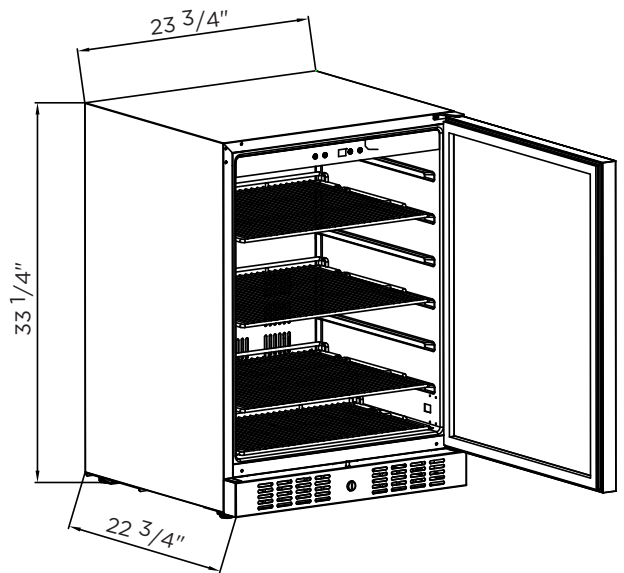

## Features:

- Outdoor Rated, UL Certified, DOE certified
- Coyote professional style handle
- Exterior constructed with 304 SS
- Hidden articulating hinges for flush installation
- Left or right swing options
- Front, bottom ventilation for freestanding or built-in applications
- Graphite interior with interior LED lighting
- Digital thermostat for precision temperature control
- Standard lock
- Automatic defrost
- Premium Stainless steel shelving
- 5.5 cubic foot capacity

## Dimensions:

- Overall: (H) 33" x (W) 23 1/2" x (D) 22 1/2"
- Cutout: (H) 33 1/4" x (W) 23 3/4" x (D) 22 3/4"

## DIMENSIONAL RENDERINGS

Overall Product Dimensions			
Model No.	Height	Width	Depth
C1BIR24-L/R	33"	23 1/2"	22 1/2"

Cutout Dimensions for Island			
Model No.	Height	Width	Depth
C1BIR24-L/R	33 1/4"	23 3/4"	22 3/4"