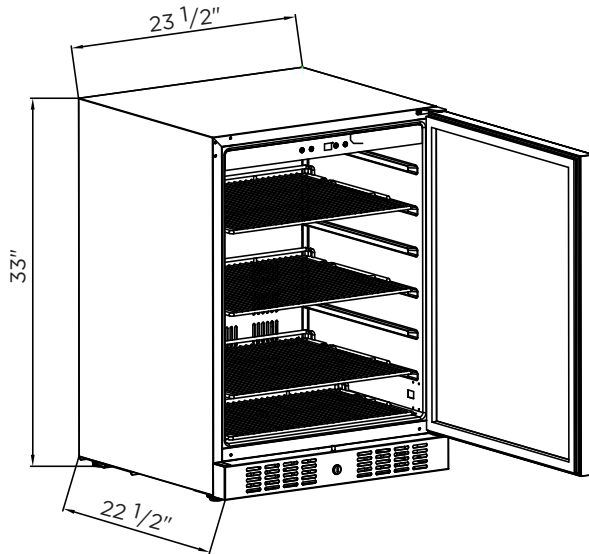

## Features:

- Outdoor Rated, UL Certified, DOE certified
- Coyote professional style handle
- Exterior constructed with 304 SS
- Hidden articulating hinges for flush installation
- Left or right swing options
- Front, bottom ventilation for freestanding or built-in applications
- Graphite interior with interior LED lighting
- Digital thermostat for precision temperature control
- Standard lock
- Automatic defrost
- Premium Stainless steel shelving
- 5.5 cubic foot capacity

## Dimensions:

- Overall: (H) 33" x (W) 23 1/2" x (D) 22 1/2"
- Cutout: (H) 33 1/4" x (W) 23 3/4" x (D) 22 3/4"

## DIMENSIONAL RENDERINGS

Overall Product Dimensions			
Model No.	Height	Width	Depth
C1BIR24-L/R	33"	23 1/2"	22 1/2"

Cutout Dimensions for Island			
Model No.	Height	Width	Depth
C1BIR24-L/R	33 1/4"	23 3/4"	22 3/4"